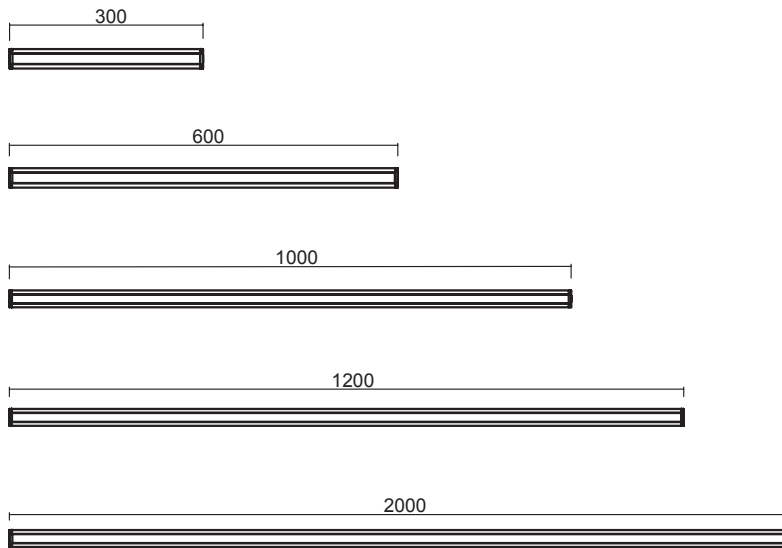

Fornita con cavo 4 poli per connessione con due alimentatori (10 Led + 10 Led)
Supplied with 4 pin cable for connection with two drivers (10 Led + 10 Led)

	n° led 2W	IP 50	IP 66
A	3	88680	88685
A	6	88681	88686
A	10	88682	88687
A	12	88683	88688
A	20	88684	88689

IP 50	IP 66
0,287	0,427
0,533	0,672
0,861	1,001
1,026	1,165
1,683	1,822

Colours	Optical	Code	Accessories
C	20°	20	STAFFA BRACKET 40 ANTI-ABBAGLIAMENTO ANTI-GLARE 41 STAFFA A CLICK CLICK BRACKETS 41
W	50°	50	
N	90°	90	
Asimm	Asimm	07	
B			
Y			
R			
G