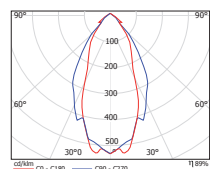

ALTE PRESTAZIONI
HIGH PERFORMANCE

XENIA

HIGH PERFORMANCE

FIXING

PHOTOMETRICAL CURVES

20°

50°

90°

ASYMMETRICAL

WALLWASHER

Le curve fotometriche si riferiscono alla Xenia Mono da 300 mm con colore Cold White e sono indicative

Photometric curves refer to the Starline Mono 320mm with Natural White color and are indicative