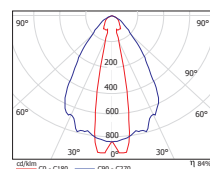

ALTE PRESTAZIONI
HIGH PERFORMANCE

XENIA

HIGH PERFORMANCE

FIXING

PHOTOMETRICAL CURVES

20°

50°

90°

ASYMMETRICAL

WALLWASHER

Le curve fotometriche si riferiscono alla Xenia Mono da 300 mm con colore Cold White e sono indicative

Photometric curves refer to the Starline Mono 320mm with Natural White color and are indicative

XENIA POWER

LED: POWER
EMISSION: 20° - 50° - 90° - ASYMMETRIC
COLOUR: MONO - RGB
CABLE: 1m PVC - 1m NEOPRENE + CABLE GLAND
DRIVER: NOT INCLUDED
POWER: 2W LED
PROTECTION: MEDIUM (IP50)-HIGH (IP65)

LENGHT
 300 mm
 600 mm
 1000 mm
 1200 mm
 2000 mm