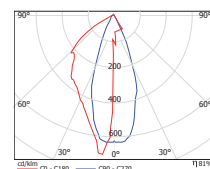

ALTE PRESTAZIONI
HIGH PERFORMANCE

XENIA

HIGH PERFORMANCE

FIXING

PHOTOMETRICAL CURVES

20°

50°

90°

ASYMMETRICAL

WALLWASHER

Le curve fotometriche si riferiscono alla Xenia Mono da 300 mm con colore Cold White e sono indicative

Photometric curves refer to the Starline Mono 320mm with Natural White color and are indicative