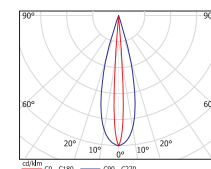

ALTE PRESTAZIONI
HIGH PERFORMANCE

XENIA

HIGH PERFORMANCE

FIXING

PHOTOMETRICAL CURVES

20°

50°

90°

ASYMMETRICAL

WALLWASHER

Le curve fotometriche si riferiscono alla Xenia Mono da 300 mm con colore Cold White e sono indicative

Photometric curves refer to the Starline Mono 320mm with Natural White color and are indicative