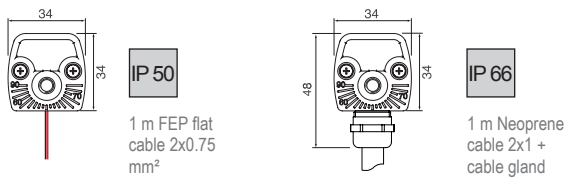

XENIA MONO POWER

Profilo in alluminio estruso anodizzato con led di potenza.
Ottica lineare in policarbonato.

Anodised Aluminium profile with Power Led.
Polycarbonate linear optics.

Profil aus eloxiertem Strangpressprofil mit integriertem power LED.
Lineare Optik aus Polycarbonat.

Profilo en aluminium anodisé avec LED de puissance.
Linéaire optique en polycarbonate

Perfil en aluminio extruido anodizado con LED de potencia.
Óptica lineal en policarbonato.

Fornita con cavo 4 poli per connessione con due alimentatori (10 Led + 10 Led)
Supplied with 4 pin cable for connection with two drivers (10 Led + 10 Led)

	n° led 2W	IP 50	IP 66
A	3	88680	88685
A	6	88681	88686
A	10	88682	88687
A	12	88683	88688
A	20	88684	88689

IP 50	IP 66
0,287	0,427
0,533	0,672
0,861	1,001
1,026	1,165
1,683	1,822

Colours	Optical	Code	Accessories
C	20°	20	STAFFA BRACKET 40 ANTI-ABBAGLIAMENTO ANTI-GLARE 41 STAFFA A CLICK CLICK BRACKETS 41
W	50°	50	
N	90°	90	
Asimm	Asimm	07	
B			
Y			
R			
G