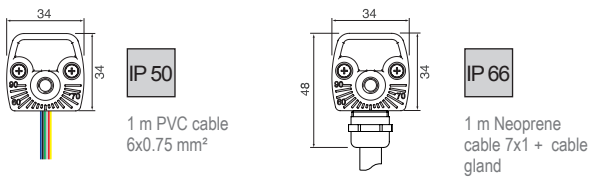

XENIA RGB POWER

Profilo in alluminio estruso anodizzato con led di potenza RGB.
Ottica lineare in policarbonato.

Anodised Aluminium profile with RGB Power Led.
Polycarbonate linear optics.

Profil aus eloxiertem Strangpressprofil mit integriertem RGB power LED. Lineare Optik aus Polycarbonat.

Profil en aluminium anodisé avec LED de puissance RGB.
Linéaire optique en polycarbonate

Perfil en aluminio extruido anodizado con LED de potencia RGB.
Óptica lineal en policarbonato.

XENIA RGB

	n° led 2W	IP 50	IP 66
A	6	88690	88631
A	12	88691	88632
A	18	88692	88633
A	21	88693	88634
A	36	88694	88635

IP 50	IP 66
0,287	0,427
0,533	0,672
0,861	1,001
1,026	1,165
1,683	1,822

Colours	Optical	Code	Accessories
Z	20°	20	STAFFA BRACKET ➔ 40 ANTI-ABBAGLIAMENTO ANTI-GLARE ➔ 41 STAFFA A CLICK CLICK BRACKETS ➔ 41
	50°	50	
	90°	90	
	Asimm	07