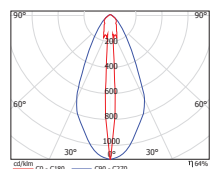

ALTE PRESTAZIONI
HIGH PERFORMANCE

XENIA

HIGH PERFORMANCE

FIXING

PHOTOMETRICAL CURVES

20°

50°

90°