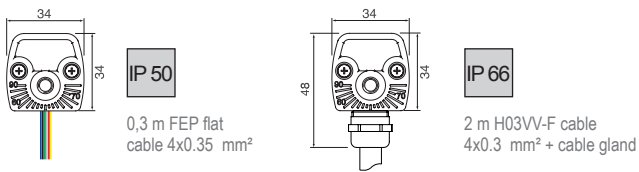

Power (W)	IP 50	IP 66
A	4,4 W	88887	88898
A	8,7 W	88889	88890
A	14,4 W	88891	88892
A	17,3 W	88893	88894
A	28,8 W	88895	88896