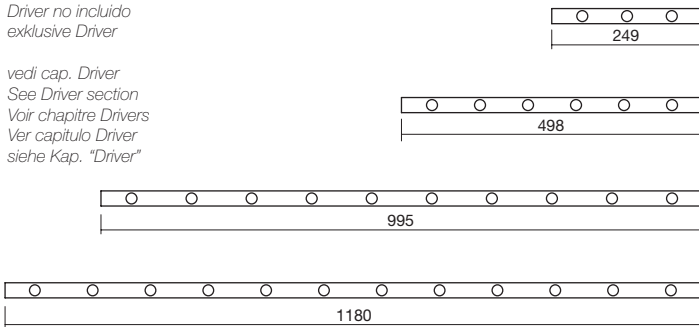

Driver NON compreso

Driver not included
Driver non compris
Driver no incluido
exklusive Driver

vedi cap. Driver
See Driver section
Voir chapitre Drivers
Ver capitolo Driver
siehe Kap. "Driver"

0,530
1,100
1,610
1,890

350mA 600mA
1 WATT POWER **2 WATT POWER**

	1 Watt	2 Watt	
3 LED	86261	86265	A
6 LED	86262	86266	A
10 LED	86263	86267	A
12 LED	86264	86268	A