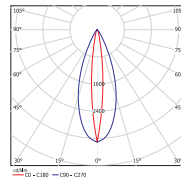

### PHOTOMETRICAL CURVES

10°

30°

50°

70°

120°

WALLWASHER

Le curve fotometriche si riferiscono a Rabal 18 LED bianco freddo e sono indicative  
 Photometric curves refer to the Rabal 18 LEDs cold White and are indicative