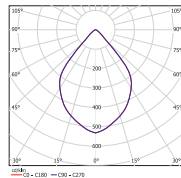

### PHOTOMETRICAL CURVES

10°

30°

50°

70°

120°

WALLWASHER

Le curve fotometriche si riferiscono a Rabal 18 LED bianco freddo e sono indicative  
 Photometric curves refer to the Rabal 18 LEDs cold White and are indicative