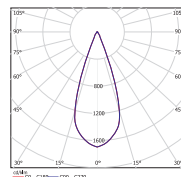

### PHOTOMETRICAL CURVES

10°

30°

50°

70°

120°

WALLWASHER

Le curve fotometriche si riferiscono a Rabal 18 LED bianco freddo e sono indicative  
 Photometric curves refer to the Rabal 18 LEDs cold White and are indicative