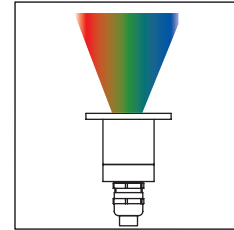

BALMUR

C.C.

LED: POWER
EMISSION: WALLWASHER
COLOUR: RGB
CABLE: 3m NEOPRENE + PG9 CABLE
GLAND
DRIVER: NOT INCLUDED
POWER: 2W LED
PROTECTION: HIGH (IP67)