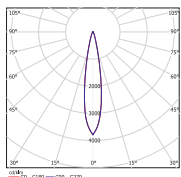

### PHOTOMETRICAL CURVES

10°

30°

50°

70°

120°

WALLWASHER

Le curve fotometriche si riferiscono a Rabal 18 LED bianco freddo e sono indicative  
 Photometric curves refer to the Rabal 18 LEDs cold White and are indicative