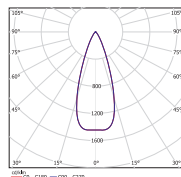

### PHOTOMETRICAL CURVES

10°

30°

50°

70°

120°

WALLWASHER

Le curve fotometriche si riferiscono a Rabal 18 LED bianco freddo e sono indicative  
 Photometric curves refer to the Rabal 18 LEDs cold White and are indicative

**LENGHT**  
 249 mm  
 498 mm  
 995 mm  
 1180 mm