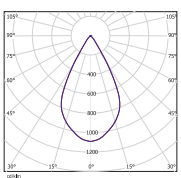

### PHOTOMETRICAL CURVES

10°

30°

50°

70°

120°

WALLWASHER

Le curve fotometriche si riferiscono a Rabal 18 LED bianco freddo e sono indicative  
 Photometric curves refer to the Rabal 18 LEDs cold White and are indicative