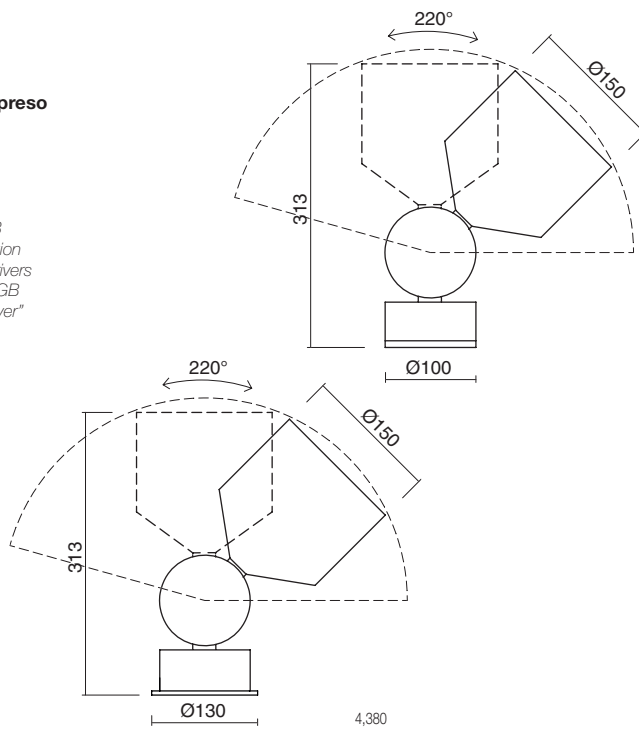

Driver NON compreso

Driver not included
Driver non compris
Driver no incluido
exklusive Driver

vedi cap. Driver RGB
See RGB Driver section
Voir chapitre RGB Drivers
Ver capitolo Driver RGB
siehe Kap. "RGB Driver"