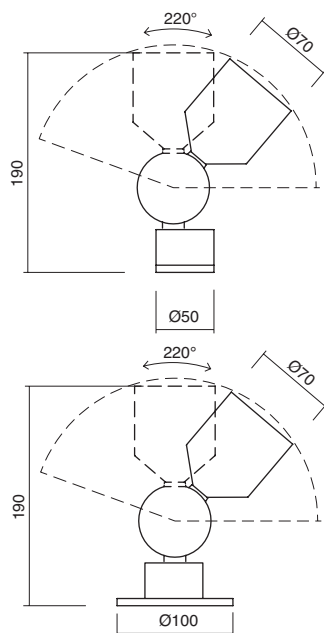

Driver compreso

Driver included
Driver compris
Driver incluido
inklusive Driver

1 Watt	2 Watt	Ikes	
3 LED	3 LED	picket optional	
85428	85429	G	84884
87966	87967	CT	

1 Watt	2 Watt	Erhy	
3 LED	3 LED		
85440	85441	G	
87968	87969	CT