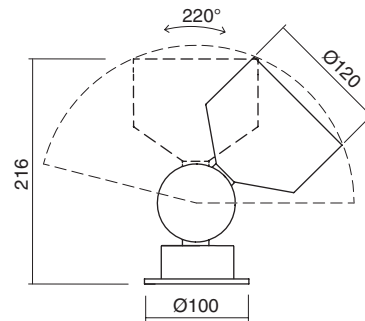

Elar

2 Watt RGB 1 Watt RGB

6 LED 6 LED

	G	85449	85448
	CT	87985	87984

Driver NON compreso

Driver not included
Driver non compris
Driver no incluido
exklusive Driver

vedi cap. Driver RGB
See RGB Driver section
Voi chapitre RGB Drivers
Ver capitolo Driver RGB
siehe Kap. "RGB Driver"