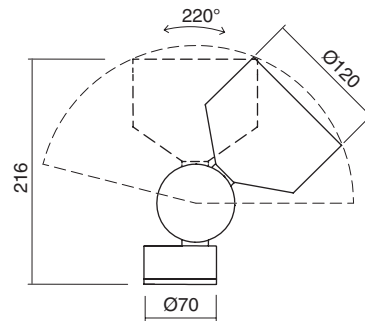

Elar

2 Watt RGB 1 Watt RGB

6 LED 6 LED

	G	85449	85448
	CT	87985	87984

Driver NON compreso

Driver not included
Driver non compris
Driver no incluido
exklusive Driver

vedi cap. Driver RGB
See RGB Driver section
Voi chapitre RGB Drivers
Ver capitolo Driver RGB
siehe Kap. "RGB Driver"