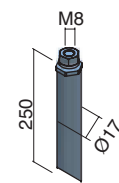

84890
Picketto semplice a tubo di acciaio
Simple picket - steel
Piquet simple - inox
Piquete de fijaci3n simple - inox
Einfacher Pflock - Edelstahl