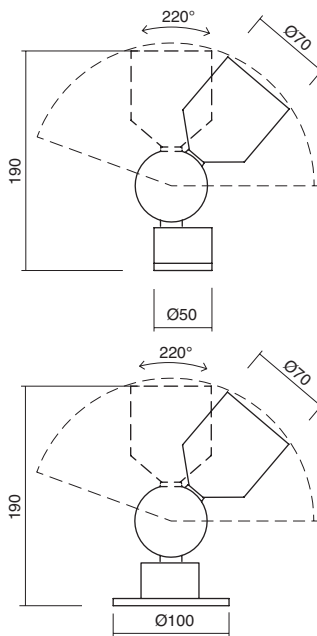

Driver NON compreso

Driver not included
Driver non compris
Driver no incluido
exklusive Driver

vedi cap. Driver
See Driver section
Voir chapitre Drivers
Ver capitolo Driver
siehe Kap. "Driver"

600 mA 350mA 0,900 1,000

Opticals	code	Colours
10°	10	C
30°	30	W
50°	50	N
70°	70	B
120°	12	Y
		R
		G

Sistema di fissaggio con picchetto
Fixing system with picket.
Système de fixation avec piquet en acier
Sistema de instalacion con piqueta
Erdspließbefestigung