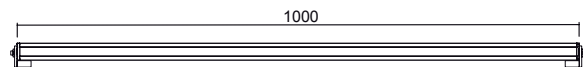

Fornita con cavo 4 poli per connessione con due alimentatori (10 Led + 10 Led)
Supplied with 4 pin cable for connection with two drivers (10 Led + 10 Led)

n° led 2W		
A	3	89475
A	6	89476
A	10	89477
A	12	89478
A	20	89479

0,447
0,692
1,021
1,185
1,842

600mA
2 WATT
POWER

600mA

24

1m

850°

CE

IP 66

Colours	Optical	Code	Accessories
● C ● W ● N ● B ● Y ● R ● G	20	20	STAFFA BRACKET INCLUDED ANTI-ABBAGLIAMENTO ANTI-DAZZLING 41
	50	50	
	90	90	
	Asimm	07