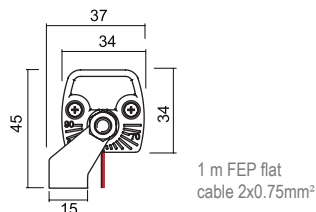

Fornita con cavo 4 poli per connessione con due alimentatori (10 Led + 10 Led)
Supplied with 4 pin cable for connection with two drivers (10 Led + 10 Led)

n° led 2W		
A	3	89475
A	6	89476
A	10	89477
A	12	89478
A	20	89479

0,447
0,692
1,021
1,185
1,842

600mA
2 WATT
POWER

600mA

24

1m

850°

CE

IP 66

Colours	Optical	Code	Accessories
● C ● W ● N ● B ● Y ● R ● G	20	20	STAFFA BRACKET INCLUDED ANTI-ABBAGLIAMENTO ANTI-DAZZLING 41
	50	50	
	90	90	
	Asimm	07