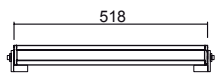

Colours	Optical	Code
---------	---------	------

○ D Asimm 07

STAFFA
BRACKET

INCLUDED

i DYNAMIC WHITE → 220 240

CORNER MONO

POWER

* Fornita con 4 poli in uscita a destra per connessione con 2 alimentatori.
Delivered with 4 cables output on the right for connection with two drivers.