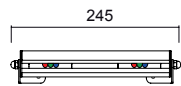

NABYTEK RGB POWER

Profilo in alluminio estruso anodizzato con led di potenza RGB. Non necessita di controcassa; il prodotto ha le staffe incluse.

Anodised Aluminium profile 6060 with Power Led RGB. The installation does not require a recessed housing; application with brackets.

Profil aus eloxiertem Strangpressprofil 6060 mit Power Led RGB. Die Installation erfordert kein Einbaugehäuse; die montage ist mit Steigbügel.

Profil en aluminium 6060 anodisé avec LED de puissance RGB. Le boîtier double n'est pas nécessaire pour l'installation, application avec étriers.

Perfil en aluminio 6060 extruido anodizado con LED de potencia RGB. No se necesita la contracaja para instalarla, aplicar con abrazaderas.

	n° led 2W	Code
A	6	89763
A	9	89764
A	12	89765
A	15	89766
A	18	89767
A	24	89768

INTERASSE / INTER-DISTANCE

0,146
0,211
0,277
0,343
0,408
0,540
1,060

Colours	Optical	Code
Z	Asimm	07