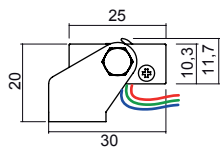

NABYTEK RGB POWER

1 m FEP flat cable
6x0.75mm²