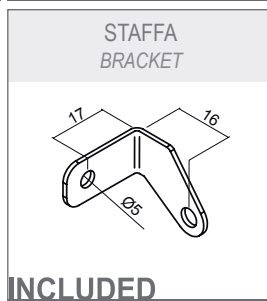

CORNER RGB STRIP

IP 50

IP 66

Colours	Optical	Code
Z	Trasp	36

Silicone cased RGB Strip integrata in profilo CORNER. Non necessita di controccassa; il prodotto ha le staffe incluse. Ottica trasparente.

Silicone cased RGB LED strip mounted on CORNER profiles. The installation does not require a recessed housing; application with brackets. Transparent optic.