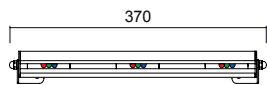

NABYTEK RGB POWER

Profilo in alluminio estruso anodizzato con led di potenza RGB. Non necessita di controcassa; il prodotto ha le staffe incluse.

Anodised Aluminium profile 6060 with Power Led RGB. The installation does not require a recessed housing; application with brackets.

Profil aus eloxiertem Strangpressprofil 6060 mit Power Led RGB. Die Installation erfordert kein Einbaugehäuse; die montage ist mit Steigbügel.

Profil en aluminium 6060 anodisé avec LED de puissance RGB. Le boîtier double n'est pas nécessaire pour l'installation, application avec étriers.

Perfil en aluminio 6060 extruido anodizado con LED de potencia RGB. No se necesita la contracaja para instalarla, aplicar con abrazaderas.

	n° led 2W	Code
A	6	89763
A	9	89764
A	12	89765
A	15	89766
A	18	89767
A	24	89768

INTERASSE / INTER-DISTANCE

0,146
0,211
0,277
0,343
0,408
0,540
1,060

Colours	Optical	Code
Z	Asimm	07