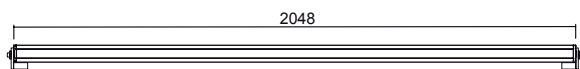

Colours	Optical	Code
---------	---------	------

○ D Asimm 07

STAFFA
BRACKET

INCLUDED

i DYNAMIC WHITE → 220 240

CORNER MONO

POWER

* Fornita con 4 poli in uscita a destra per connessione con 2 alimentatori.
Delivered with 4 cables output on the right for connection with two drivers.