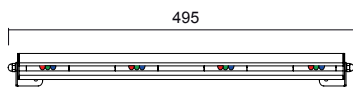

NABYTEK RGB POWER

Profilo in alluminio estruso anodizzato con led di potenza RGB. Non necessita di controcassa; il prodotto ha le staffe incluse.

Anodised Aluminium profile 6060 with Power Led RGB. The installation does not require a recessed housing; application with brackets.

Profil aus eloxiertem Strangpressprofil 6060 mit Power Led RGB. Die Installation erfordert kein Einbaugehäuse; die montage ist mit Steigbügel.

Profil en aluminium 6060 anodisé avec LED de puissance RGB. Le boîtier double n'est pas nécessaire pour l'installation, application avec étriers.

Perfil en aluminio 6060 extruido anodizado con LED de potencia RGB. No se necesita la contracaja para instalarla, aplicar con abrazaderas.

	n° led 2W	Code
A	6	89763
A	9	89764
A	12	89765
A	15	89766
A	18	89767
A	24	89768

INTERASSE / INTER-DISTANCE

0,146
0,211
0,277
0,343
0,408
0,540
1,060

Colours	Optical	Code
Z	Asimm	07