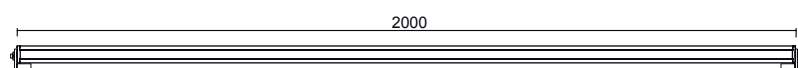

Fornita con cavo 4 poli per connessione con due alimentatori (10 Led + 10 Led)
Supplied with 4 pin cable for connection with two drivers (10 Led + 10 Led)

n° led 2W		
A	3	89475
A	6	89476
A	10	89477
A	12	89478
A	20	89479

0,447
0,692
1,021
1,185
1,842

600mA
2 WATT
POWER

600mA

24

1m

850°

CE

IP 66

Colours	Optical	Code	Accessories
● C ● W ● N ● B ● Y ● R ● G	20	20	STAFFA BRACKET INCLUDED ANTI-ABBAGLIAMENTO ANTI-DAZZLING 41
	50	50	
	90	90	
	Asimm	07