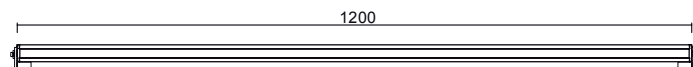

Fornita con cavo 4 poli per connessione con due alimentatori (10 Led + 10 Led)
Supplied with 4 pin cable for connection with two drivers (10 Led + 10 Led)

n° led 2W		
A	3	89475
A	6	89476
A	10	89477
A	12	89478
A	20	89479

0,447
0,692
1,021
1,185
1,842

600mA
2 WATT
POWER

600mA

24

1m

850°

CE

IP 66

Colours	Optical	Code	Accessories
● C ● W ● N ● B ● Y ● R ● G	20	20	STAFFA BRACKET INCLUDED ANTI-ABBAGLIAMENTO ANTI-DAZZLING 41
	50	50	
	90	90	
	Asimm	07