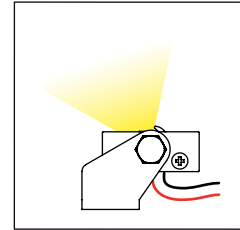

XENIA

C.C.	MONO	→ 90
C.C.	RGB	→ 91

LED: POWER
EMISSION: 20° - 50° - 90° - ASYMMETRIC
CABLE: 1m FEP
DRIVER: NOT INCLUDED
POWER: 2W LED
PROTECTION: HIGH (IP66)

NABYTEK

C.C.	MONO	→ 92
C.C.	RGB	→ 93
C.C.	DYNAMIC	→ 94

LED: POWER
EMISSION: ASYMMETRIC
CABLE: 1m FEP
DRIVER: NOT INCLUDED
POWER: 2W LED
PROTECTION: HIGH (IP66)

CORNER

C.C.	MONO	→ 95
C.C.	RGB	→ 96
C.C.	DYNAMIC	→ 97
C.V.	MONO	→ 98
C.V.	RGB	→ 99

LED: POWER
EMISSION: TRANSPARENT
DRIVER: NOT INCLUDED
PROTECTION: HIGH (IP66)

LED: HI-FLUX STRIP - LED STRIP (RGB)
EMISSION: TRANSPARENT
DRIVER: NOT INCLUDED
PROTECTION: HIGH (IP66)

LEMPA

C.V.	MONO	→ 100
C.V.	RGB	→ 101

LED: STRIP
EMISSION: 20° - 50° - 90° - ASYMMETRIC
CABLE: 2m H03VV-F
DRIVER: NOT INCLUDED
POWER: LED STRIP - HI-FLUX STRIP
PROTECTION: HIGH (IP66)