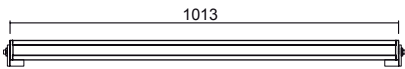

CORNER RGB STRIP

IP 50

IP 66

Colours	Optical	Code
Z	Trasp	36

Silicone cased RGB Strip integrata in profilo CORNER. Non necessita di controccassa; il prodotto ha le staffe incluse. Ottica trasparente.

Silicone cased RGB LED strip mounted on CORNER profiles. The installation does not require a recessed housing; application with brackets. Transparent optic.